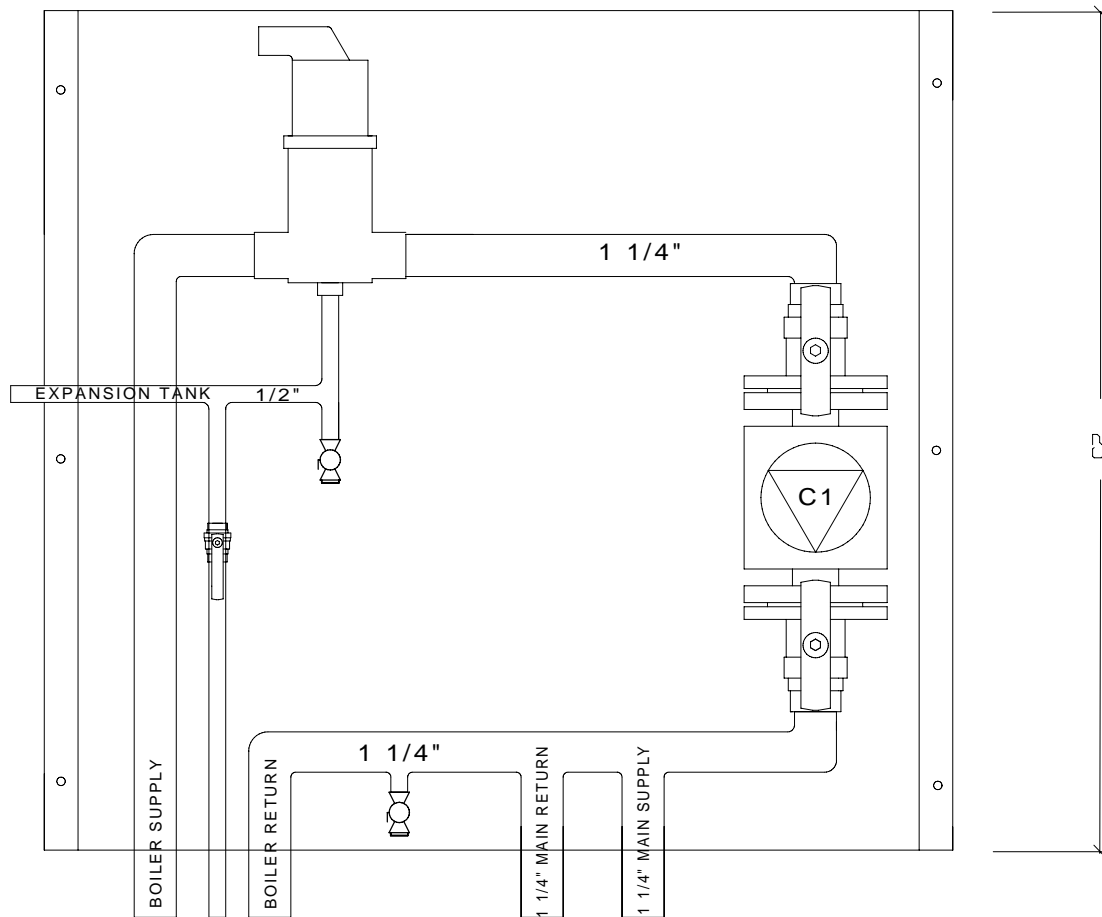

8 5/8"

27"

Legend

CIRCULATOR WITH SPRING CHECK VALVE

ISOLATION VALVE

AIR VENT

PURGE VALVE

DO NOT SCALE DRAWING, DIMENSIONS ARE IN INCHES

Drawn by:

BR

Type:

Primary Loop Station

Part Number:

HP800302N

Model Number:

PLS-1LB